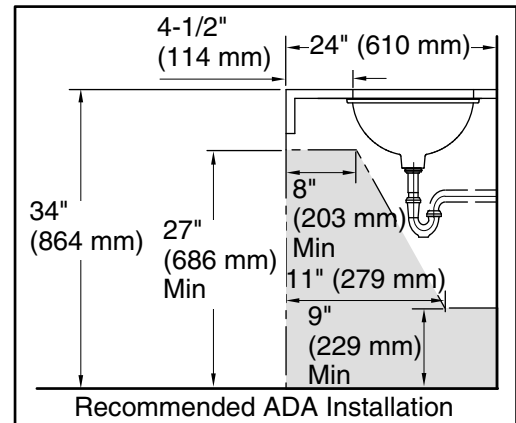

Technical Information

All product dimensions are nominal.

Installation:	Under-mount
Bowl area:	Length: 17" (432 mm) Width: 14" (356 mm) Water depth: 4" (102 mm)
Drain hole:	1-3/4" (44 mm)
Template:	1151011-7, required, not included