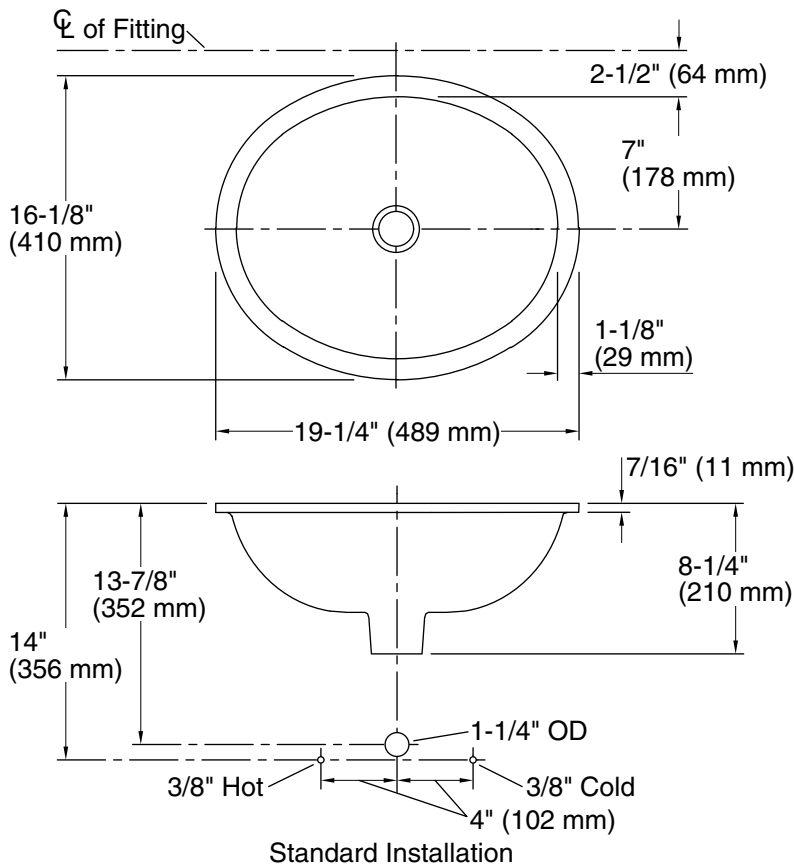

Technical Information

All product dimensions are nominal.

Installation:	Under-mount
Bowl area:	Length: 17" (432 mm) Width: 14" (356 mm) Water depth: 4" (102 mm)
Drain hole:	1-3/4" (44 mm)
Template:	1151011-7, required, not included