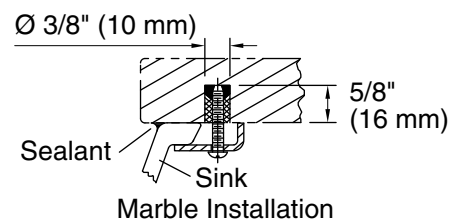

Technical Information

All product dimensions are nominal.

Installation:	Under-mount
Bowl area:	Length: 17" (432 mm) Width: 14" (356 mm) Water depth: 4" (102 mm)
Drain hole:	1-3/4" (44 mm)
Template:	1151011-7, required, not included